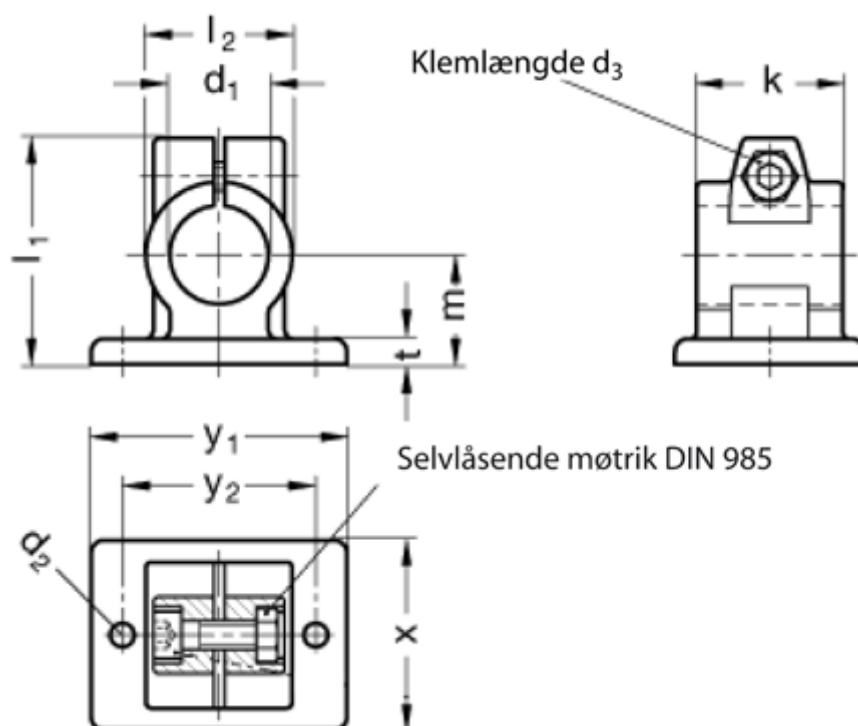

Article number: 201463B32562BL

Description: E+G
Flanged Connector GN 146.3-B32-56-2-BL

Measures

Adjustable clamp lever = GN 911-M10-40 have to be ordred separately

d_1 = B32
 d_2 = 8.5
 d_3 = M10
 k = 56
 l_1 = 83
 l_2 = 56
 m = 42

t = 10
 x = 78
 y_1 = 108
 y_2 = 82